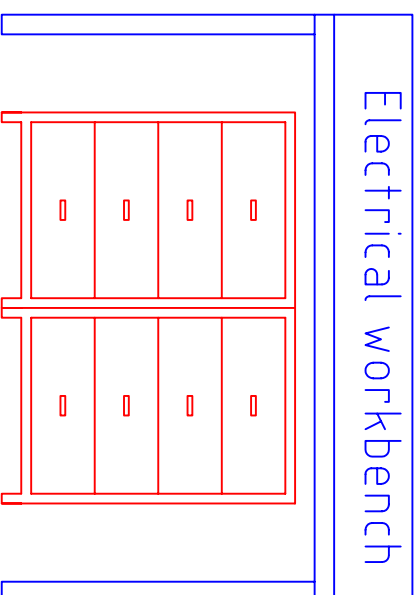

Small draws

cupboard

Electrical workbench

Shelves

Tool board

Mechanical workbench

Chemical storage

Itemref	Quantity	Title/Name, designation, material, dimension etc	Article No./Reference
Designed by MAH	Checked by EL	Approved by - date	Filename workshop FEBV1 26-11-2003
Fugro engineers bv			Article No./Reference workshop FEBV1
bucentaur 05			Scale 1:1
Edition 0			Sheet 1/1