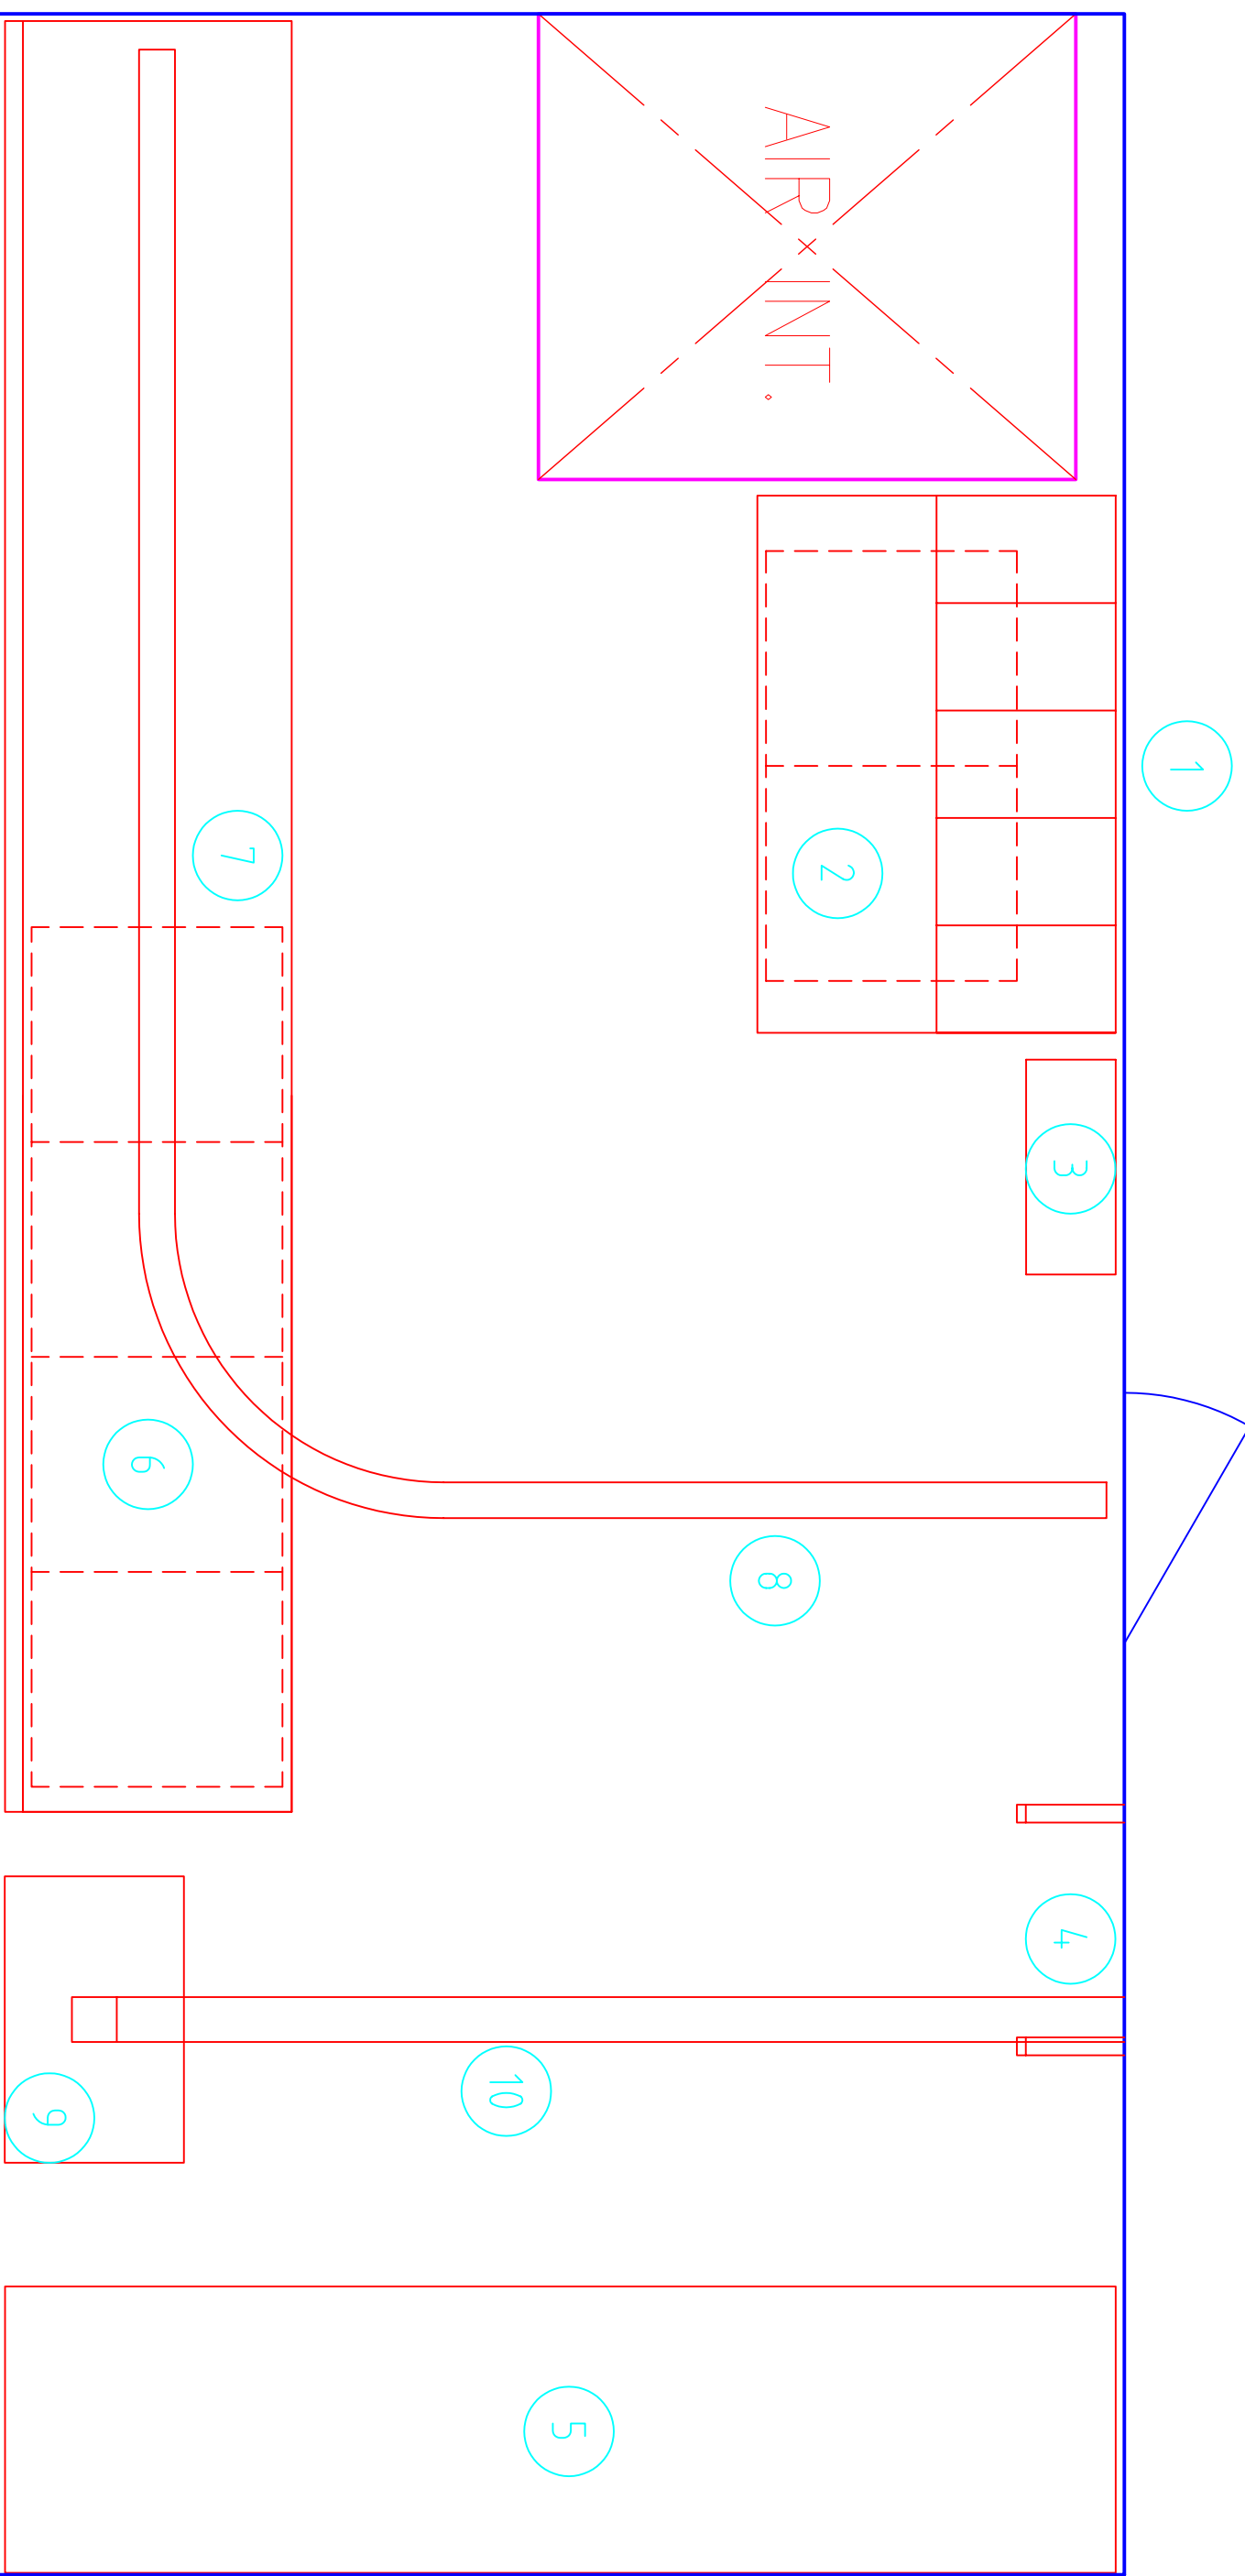

- 1 storage for small FEBV spare parts
- 2 Workbench FEBV electrician
- 3 Cupboard for FEBV electrical spares
- 4 Brackets for Impulse cables 4 times
- 5 Shelves for FEBV consumables
- 6 Drawer for FEBV mechanical spares
- 7 Workbench with toolboard
- 8 Hoist-beam
- 9 chemical storage
- 10 Air duct chemical storage

8

Item nr	Quantity	Title/Name, designation, material, dimension etc	Article No./Reference
Designed by MAH	Checked by EL	Approved by - date	Filename workshop FEBV Date 21-1-2004 Scale 1:1
Fugro engineers bv			workshop FEBV
			Edition 0 Sheet 1/1